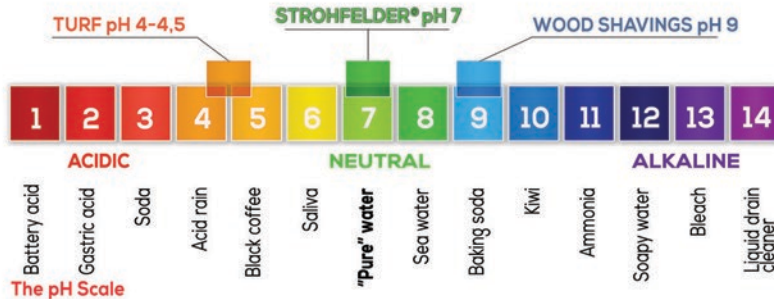

WOOD SHAVINGS

In Bales

- **X** pH VALUE 9
- **✓** Esthetics: Lightest color
- **X** Bad ammonia neutralization, smelly indoor climate
- **X** Dusty when applying
- **X** Medium difficult to keep the bedding clean
- **X** Bad ecological footprint
- **X** Can't be directly used as a fertilizer, decomposes in 6-7 months
- **X** Lightly heated/ dried
- **X** High risk of fungus, salmonella and other harmful bacteria

Absorbs **< 100%** of its own weight

STRAW

In Bales

- **✓** pH VALUE 7 = NEUTRAL
- **✓** Esthetics: Light color
- **X** NO ammonia neutralization, worst indoor climate
- **X** Dusty when applying
- **X** Difficult to keep the bedding clean
- **✓** Good ecological footprint
- **✓** Good fertilizer, decomposes in 3-4 months
- **X** Lightly heated/ dried
- **X** High risk of fungus, salmonella and other harmful bacteria

Absorbs **+50%** of its own weight

STROHFELDER® Platinum EXTRA FEIN

Innovative straw based bedding

- **✓** pH VALUE 7 = NEUTRAL
- **✓** Esthetics: Light color
- **✓** Very good ammonia neutralization, fresh and clean indoor climate
- **✓** Dust free! Cleaned during production process
- **✓** Easy to keep the bedding clean
- **✓** Perfect ecological footprint
- **✓** Perfect fertilizer, decomposes in 2-3 months
- **✓** Heat-treated at 120°C / 248° F
- **✓** Free of fungus, salmonella and other risk factors

Absorbs **+400%** of its own weight

WE EVEN DARE TO DECLARE THAT OVER A LONGER PERIOD, STROHFELDER® PLATINUM EXTRA FEIN WILL NOT COST YOU A PENNY, IF WE COMPARE THE COST OF BEDDINGS AND FARM INCOMES TODAY, WHEN OLD-FASHIONED BEDDING IS STILL IN USE!